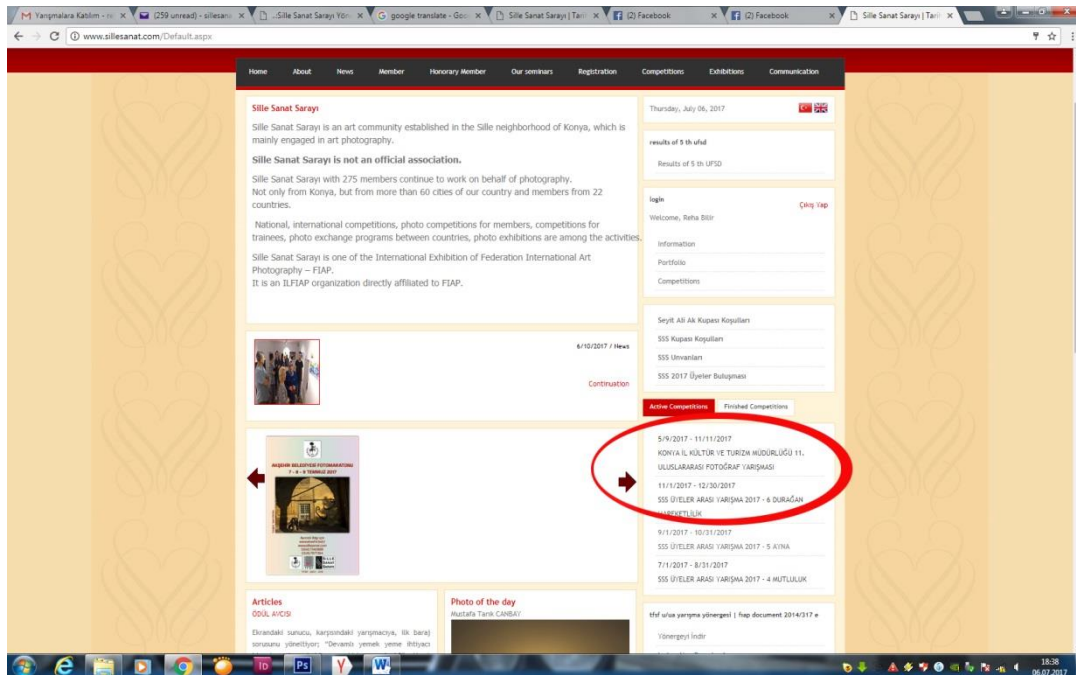

Dear Photo Friends,

You can follow the road map below to make sure that our changes to participate in the contest do not cause any confusion.

First you have to login with your e-mail address and password in the "Member Login" section at [www.sillesanat.com](http://www.sillesanat.com). (You may have forgotten your password, please let us know if it's forgotten.)

For the participants who are not member of Sillesanat Sarayı, first they must be registered to participate in the competition.

You can select the competition you want to join from the list after the membership process and login process.