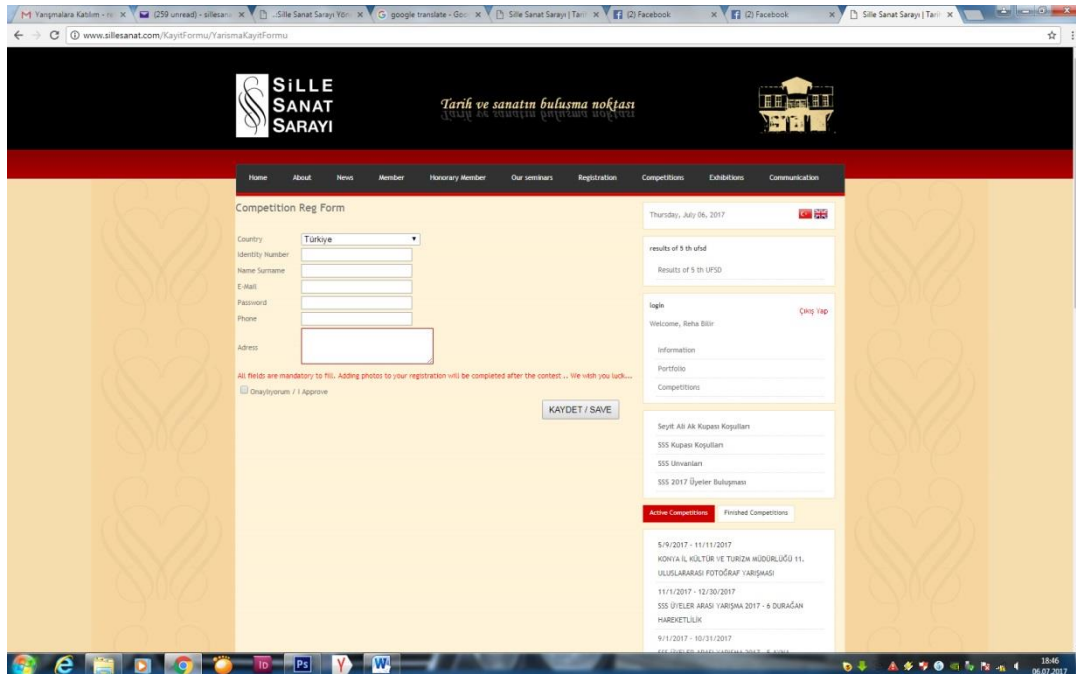

Dear Photo Friends,

You can follow the road map below to make sure that our changes to participate in the contest do not cause any confusion.

First you have to login with your e-mail address and password in the "Member Login" section at [www.sillesanat.com](http://www.sillesanat.com). (You may have forgotten your password, please let us know if it's forgotten.)

For the participants who are not member of Sillesanat Sarayı, first they must be registered to participate in the competition.

You can select the competition you want to join from the list after the membership process and login process.