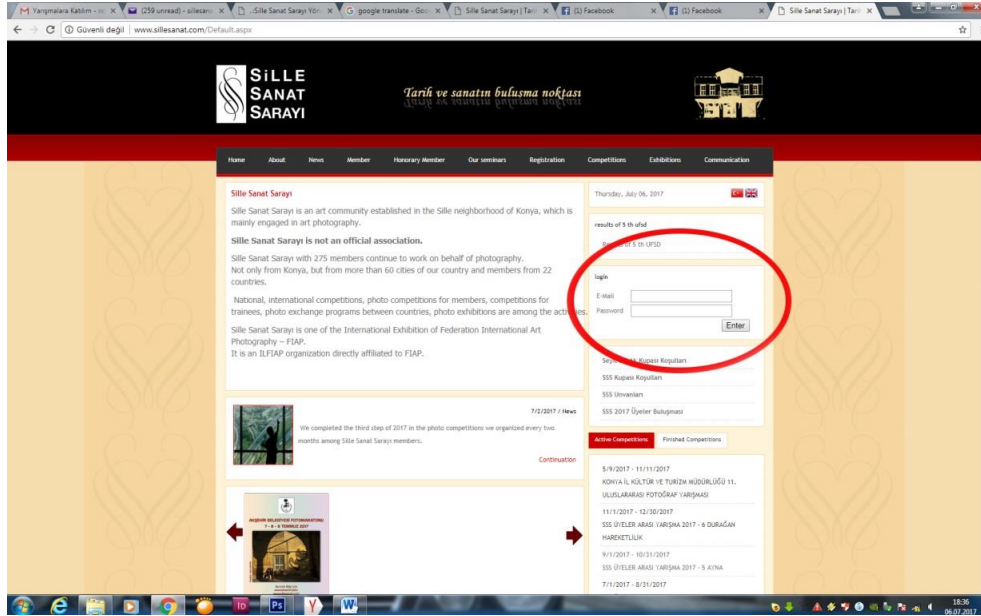

Dear Photo Friends,

You can follow the road map below to make sure that our changes to participate in the contest do not cause any confusion.

First you have to login with your e-mail address and password in the "Member Login" section at [www.sillesanat.com](http://www.sillesanat.com). (You may have forgotten your password, please let us know if it's forgotten.)

For the participants who are not member of Sillesanat Sarayı, first they must be registered to participate in the competition.

You can select the competition you want to join from the list after the membership process and login process.